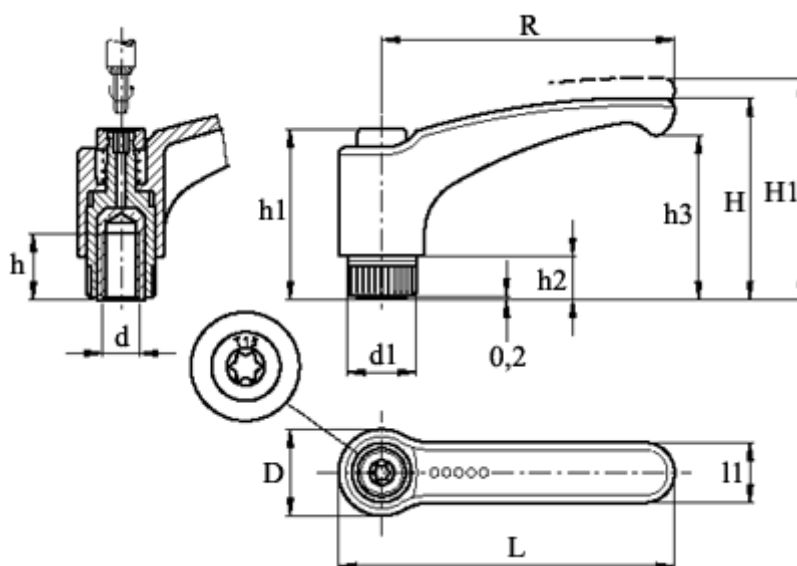

Article number: 23052331582

Description: E+G Adjustable handle
ERX.78 AV B-M10-C2, Orange push-button

Measures

D	= 23	h3	= 44
d1	= 19	L	= 90.5
d 6H	= M10	l1	= 16
h	= 18	Number of teeth	= 24
H	= 54	R	= 78
h1	= 45		
H1	= 58		
h2	= 12		